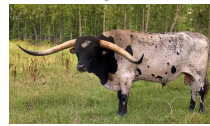

HL Open Range

Date of Birth: 08/13/2019
Registration 1: BI98321
Breeder: Hudson Longhorns
Owner: Hudson/DeSplinter partnership

TTT: 84.7500 on 04/16/2024

401K

<http://www.hiredhandsoftware.com>