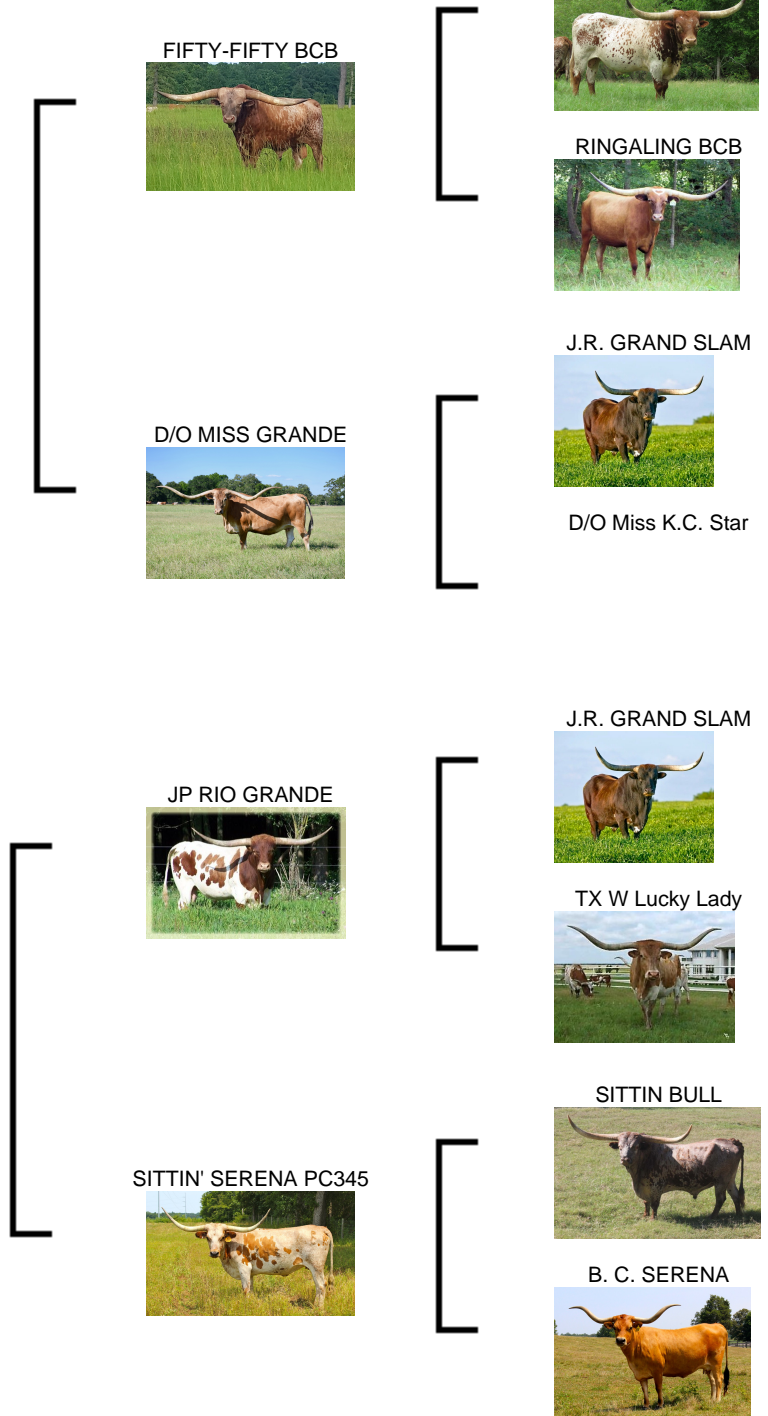

<http://www.hiredhandsoftware.com>