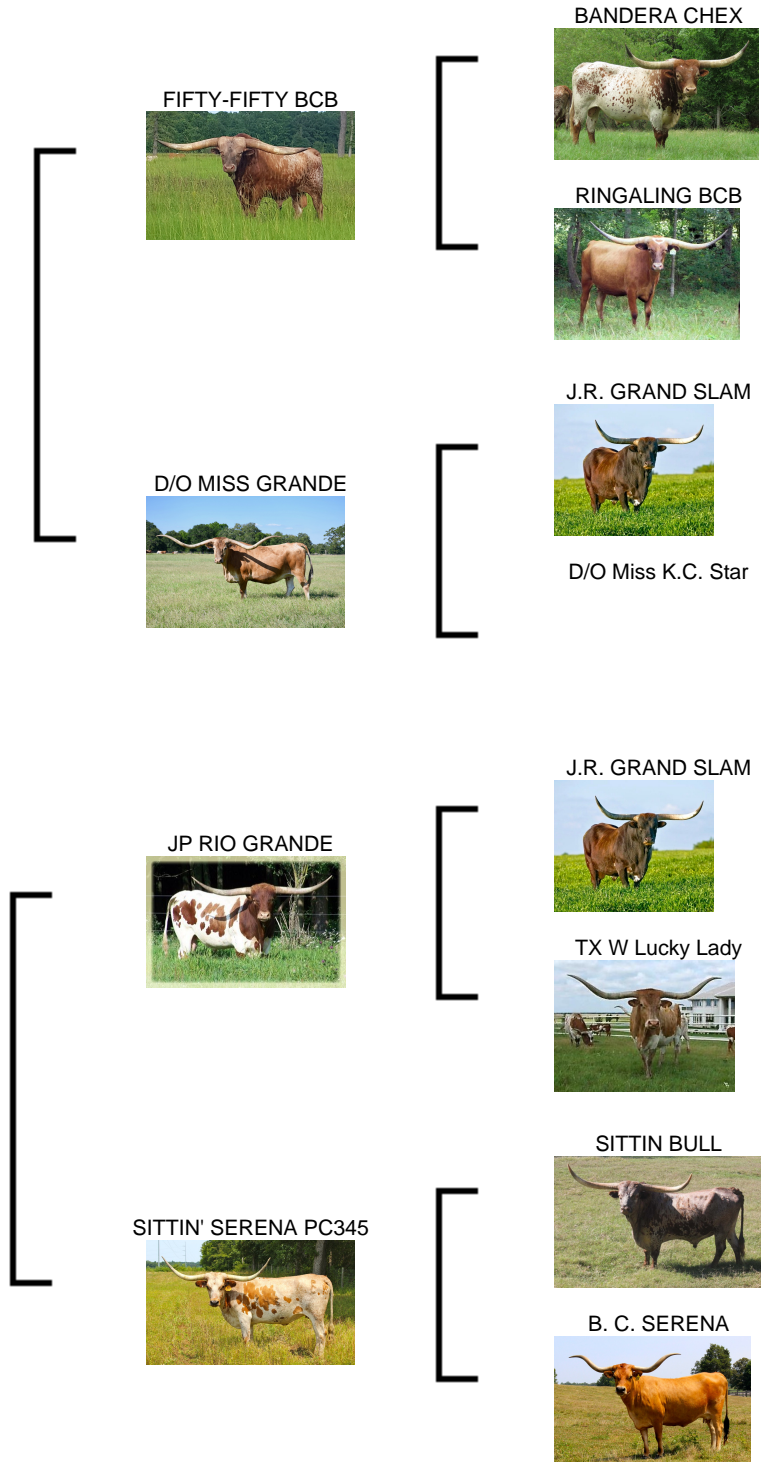

<http://www.hiredhandsoftware.com>