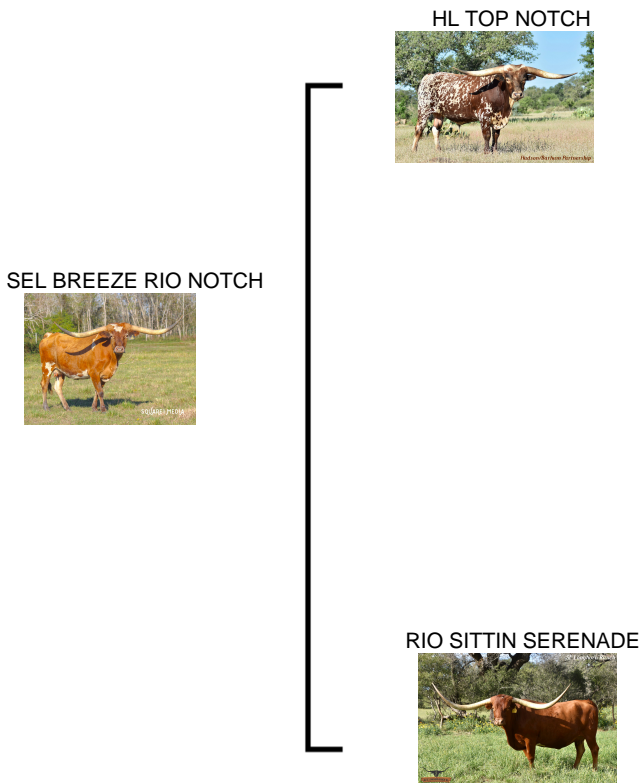

<http://www.hiredhandsoftware.com>