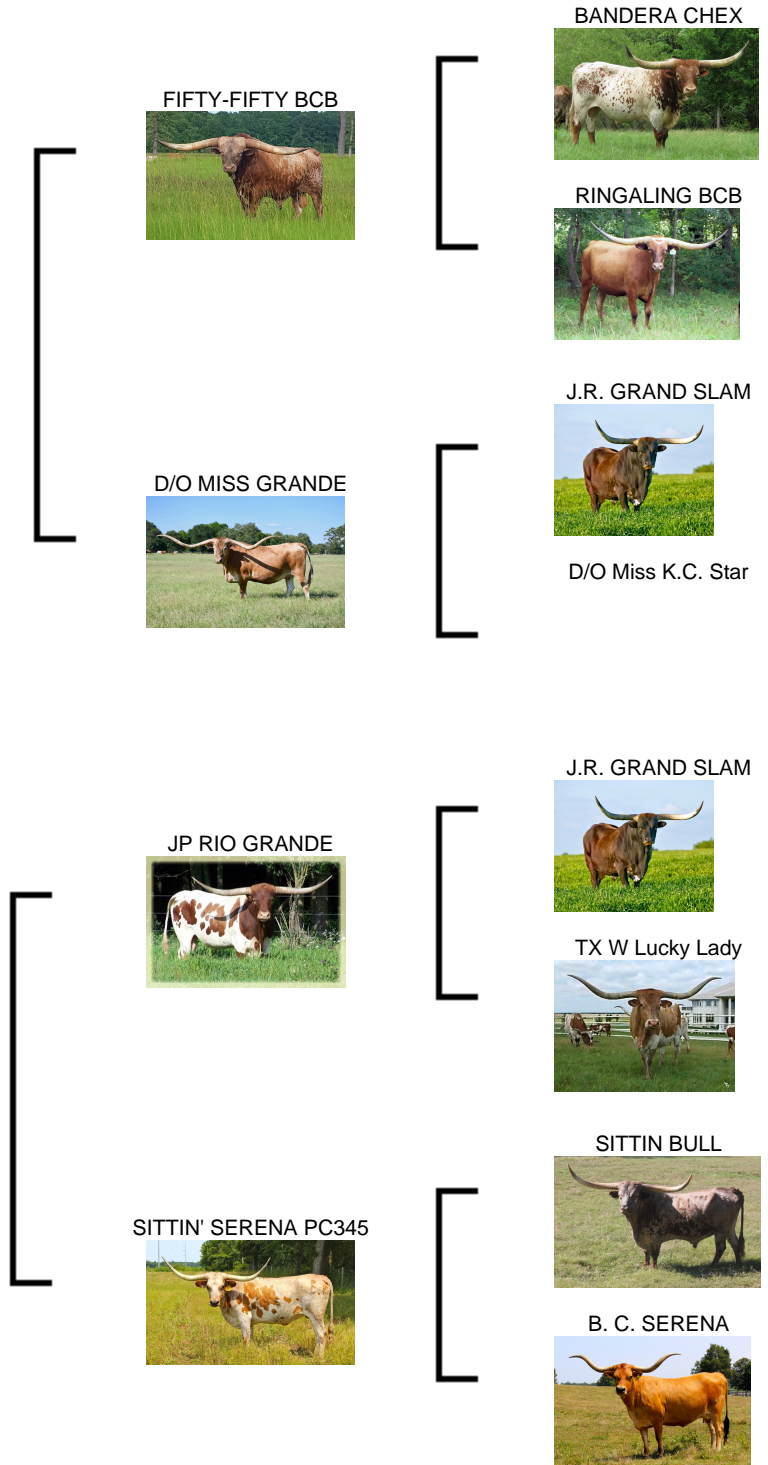

<http://www.hiredhandsoftware.com>