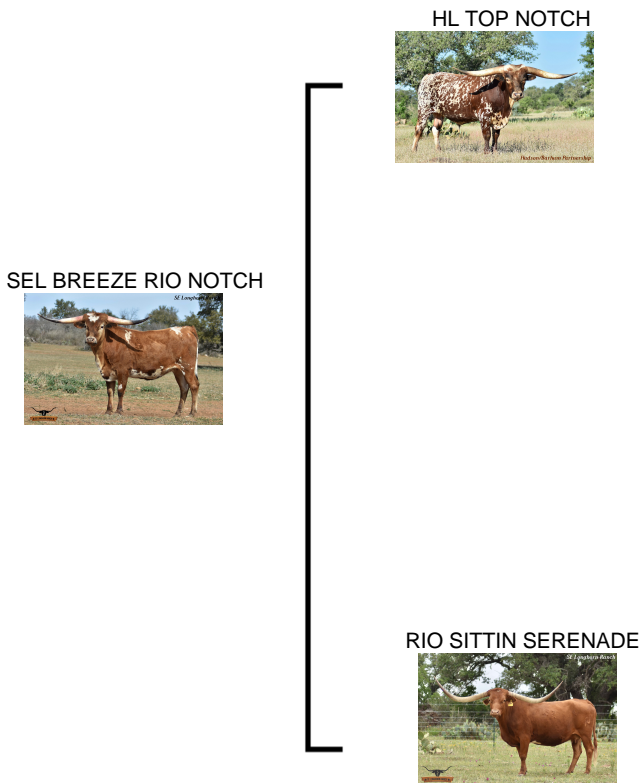

<http://www.hiredhandsoftware.com>