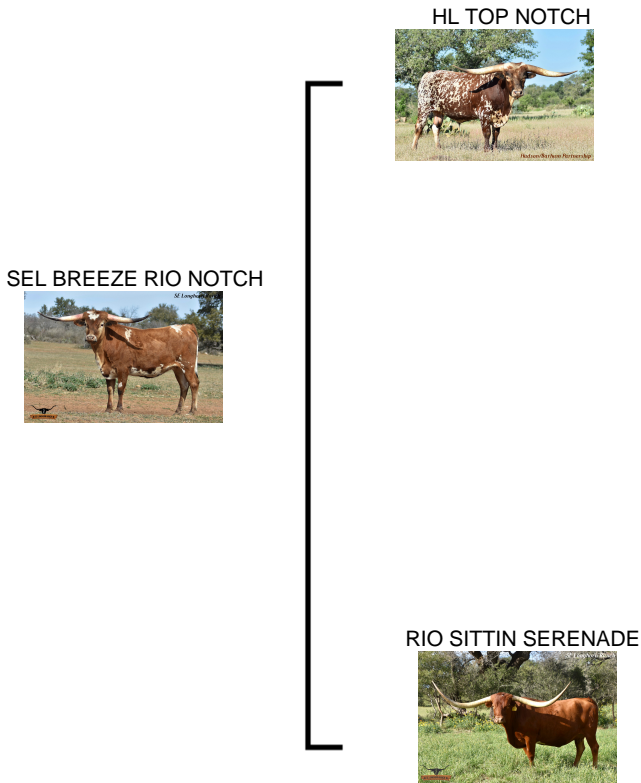

<http://www.hiredhandsoftware.com>